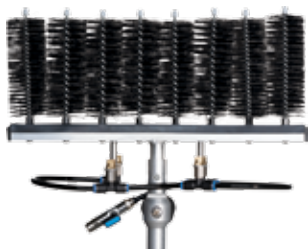

Perfect choice for lamella spacings of 50 or 100 mm.

Easy to operate. Up to 50 percent quicker than traditional manual cleaning processes.

Material: Aluminium. Polyester, black

Delivery scope: Holder or replacement brushes, brush diameter 55 mm, 8 brushes per brush holder

	Art.No.	Price
Support	71509	162,00
Spare Brush	71510	13,00