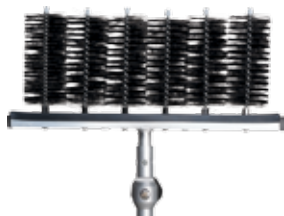

Perfect choice for lamella spacings of 60 mm.

Easy to operate. Up to 50 percent quicker than traditional manual cleaning processes.

Material: Aluminium. Polyester, black

Delivery scope: Holder or replacement brushes, brush diameter 65 mm, 6 brushes per brush holder

	Art.No.	Price
Support	71507	129,00
Spare Brush	71508	13,00

Brush holder and brushes