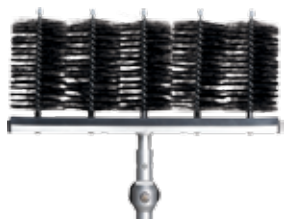

Brush holder and brushes

Perfect choice for lamella spacings of 80 mm.

Easy to operate. Up to 50 percent quicker than traditional manual cleaning processes.

Material: Aluminium. Polyester, black

Delivery scope: Holder or replacement brushes, brush diameter 85 mm, 5 brushes per brush holder

	Art.No.	Price
Support	71503	123,00
Spare Brush	71504	13,00

Brush holder and brushes